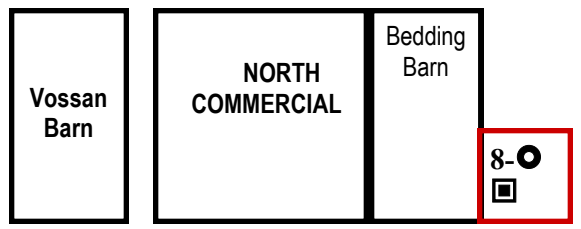

Outdoor lights
Must be On

Outdoor
Arena

← Two light poles in parking lot.

- 120 AMP
 - ◇ 50 AMP
 - 30 AMP
- Number = # of outlets. Symbols are ampere outlets available.

COTTONWOOD COUNTY FAIRGROUNDS
WINDOM, MINNESOTA