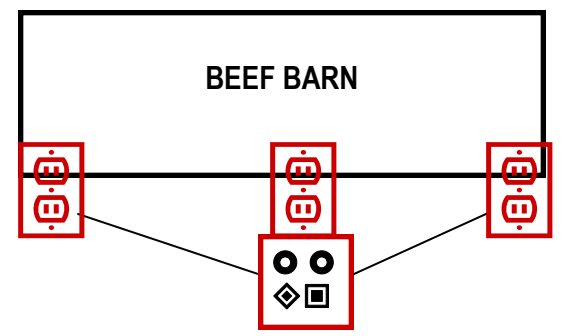

Outdoor lights
Must be On

Outdoor
Arena

← Two light poles in parking lot.

- 120 AMP
 - ◇ 50 AMP
 - 30 AMP
- Number = # of outlets. Symbols are ampere outlets available.

COTTONWOOD COUNTY FAIRGROUNDS
WINDOM, MINNESOTA

RV Electrical Hookups
PIGTAIL ADAPTER MAY BE NEEDED.